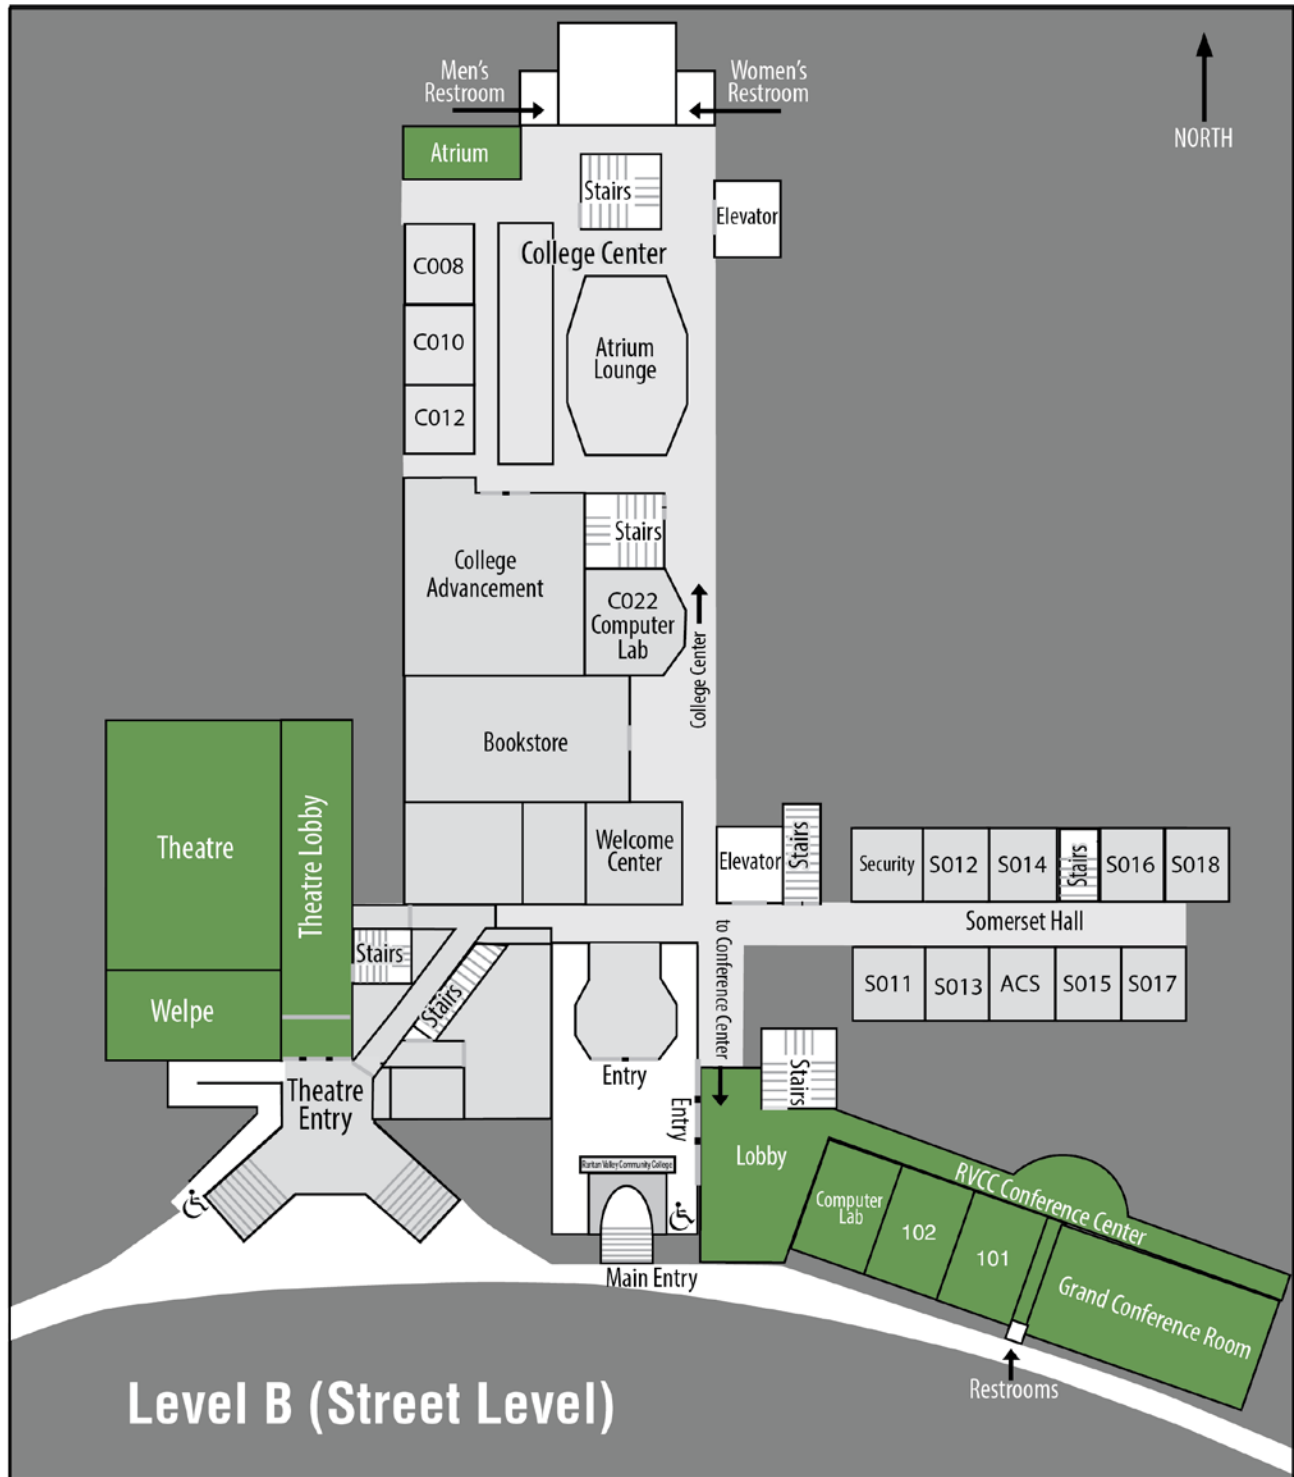

Floorplan

Reservations or More Information

Contact the Director of Theatre and Conference Services at 908-526-1200 x8801 or jill.erwin@raritanval.edu
118 Lamington Road, Branchburg, NJ 08876 ■ phone: 908-526-1200 ■ fax: 908-253-6696 ■ www.RaritanVal.edu