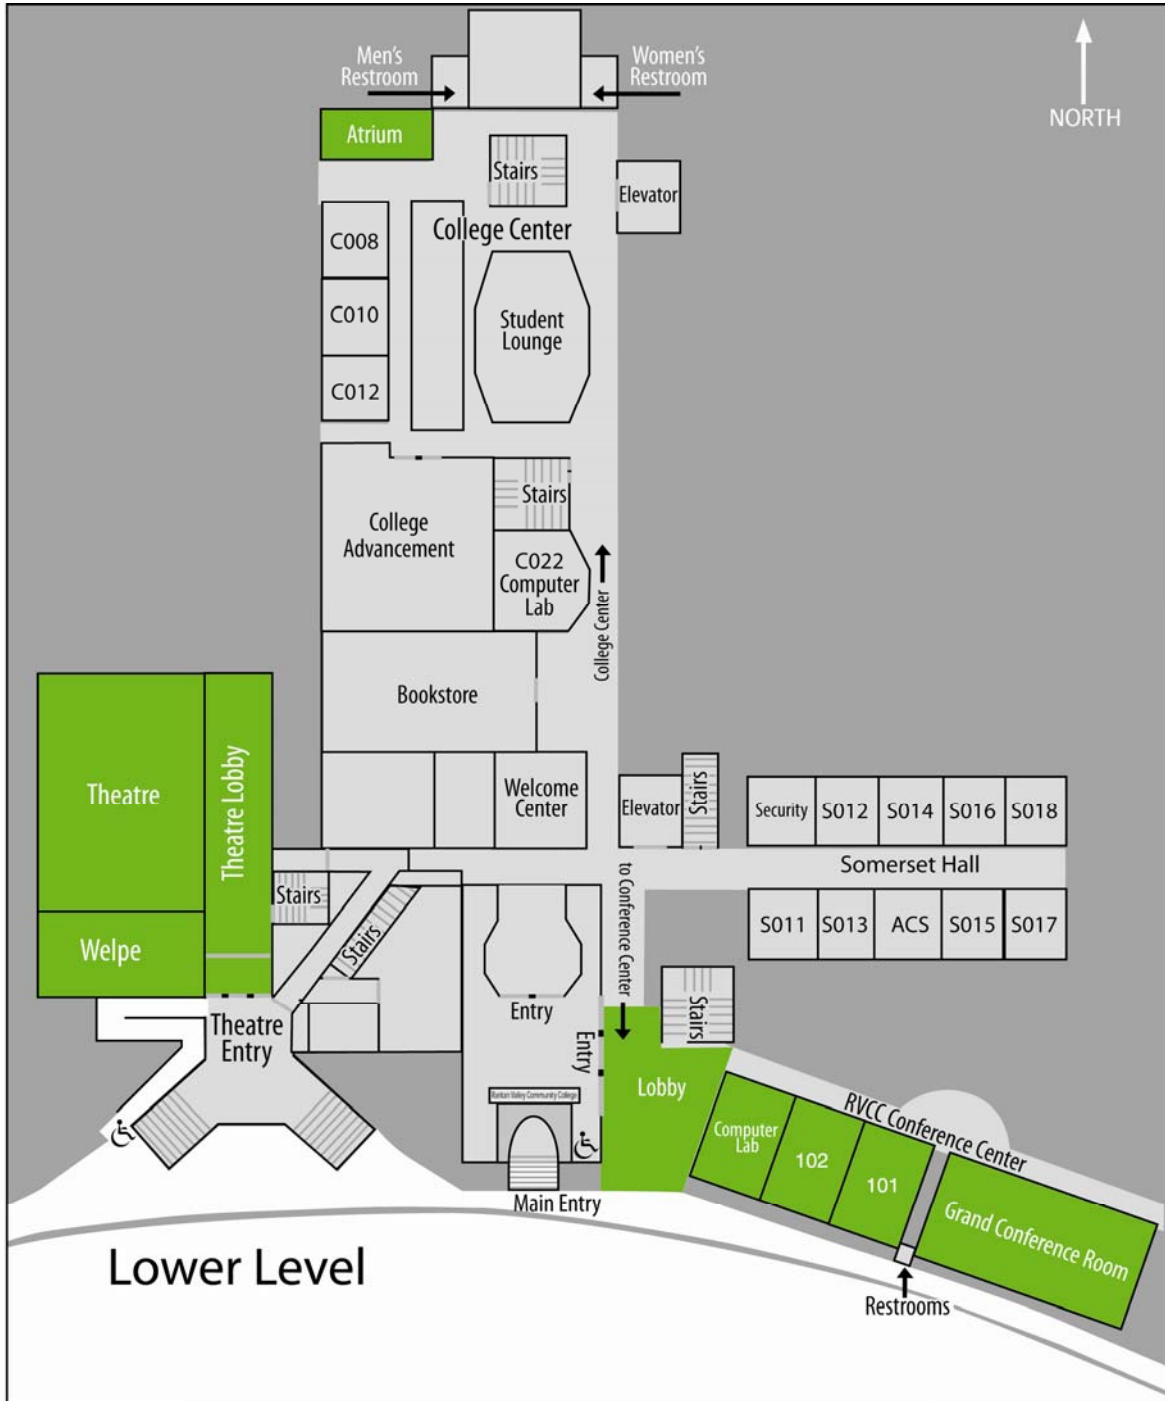

Conference Services at RVCC

Raritan Valley Community College 118 Lamington Road, Branchburg, NJ 08876

FLOOR PLAN

CONTACT US For reservations or more information about the Conference Center at RVCC please contact the Director of Conference Services at 908-231-8818 or kVaughan@raritanval.edu.